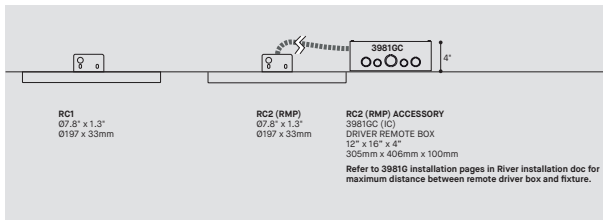

MOUNTING OPTIONS OPTION DE MONTAGE

ORDERING SPECIFICATION SPÉCIFICATION DE COMMANDE

MODEL MODÈLE

4803-L32 RIVER STRAIGHT PENDANT 32"
4803-L52 RIVER STRAIGHT PENDANT 52"

LIGHT SOURCE SOURCE LUMINEUSE

LED REGULAR OUTPUT

COLOR TEMPERATURE TEMPÉRATURE DE COULEUR

22 2200K
27 2700K
30 3000K
35 3500K

COLOR RENDERING INDEX (CRI) INDICE DE RENDU DE COULEUR (IRC)

90 90+ CRI

VOLTAGE VOLTAGE

120V 120 VOLT
277V 277 VOLT

CONTROL OPTION OPTION DE CONTRÔLE

DV 0-10V DIMMING (120V-277V)
NLTAIR2* NLIGHT AIR CONTROL GEN 2
NLIGHT* NLIGHT WIRED CONTROL
* NLIGHT INTEGRATION REQUIRES A REMOTE POWER PACK (39NLAA FOR NLTAIR2 OR 39NLWA FOR NLIGHT)
REFER TO NLIGHT GUIDE AND INSTALLATION SHEET FOR ALL REQUIREMENTS.
* FOR EMERGENCY BATTERY WITH NLIGHT OPTIONS, PLEASE CONTACT YOUR EUREKA REPRESENTATIVE.

EMERGENCY BATTERY BATTERIE D'URGENCE

EMB* EMERGENCY BATTERY FOR REMOTE BOX
* 3981EA ACCESSORY IS REQUIRED FOR THIS OPTION

CABLE CÂBLE

POA POWER OVER AIRCRAFT SUSPENSION (NO POWER CABLE)

CABLE LENGTH LONGUEUR DE CÂBLE

60 60" CABLE (STD LENGTH)
** CUSTOM CABLE LENGTH (PLEASE SPECIFY)
FOR OVERALL LENGTH PLEASE CONTACT YOUR EUREKA REPRESENTATIVE.

MOUNTING MONTAGE

REC1 SCREWLESS RECTANGLE CANOPY 22" X 1.25"
REC2 REMOTE DRIVER OPTION SCREWLESS RECTANGLE CANOPY 22" X 1.25"

MOUNTING OPTIONS OPTIONS DE MONTAGE

RC CANOPY CENTERED WITH LUMINAIRE
* STRAIGHT CABLES

CANOPY AND ANCHORS FINISH FINI PAVILLON ET ANCRAGE(S)

BLKE BLACK FINE TEXTURE
WHE WHITE FINE TEXTURE
MATCH* COLOR MATCH WITH BRACKET
* LONGER LEAD TIME MAY APPLY, PLEASE CONTACT YOUR EUREKA REPRESENTATIVE

BRACKET FINISH FINI BRACKET

BLKE BLACK
WHE WHITE
CHM* CHAMPAGNE METALLIC
SIM* SILVER METALLIC
AYE* APRICOT YELLOW
BRE* BRICK RED
CBE* CHOCOLATE BROWN
CPE* CLAY PINK
DBE* DYNAMIC BLUE
GGE* GRASS GREEN
HGE* HUNTER GREEN
LNE* LUNAR GREY
NBE* NAVY BLUE
SBE* SAND BEIGE
SGE* SAGE GREY
STE* SUMMER TEAL
RAL** PLEASE SPECIFY RAL CODE

ACCESSORY ACCESSOIRE

39NLAA* NLIGHT AIR GEN 2 REMOTE POWER PACK
39NLWA* NLIGHT WIRED REMOTE POWER PACK
3981GC DRIVER BOX FOR REMOTE INSTALLATION - 4" X 12" X 16"

ACCESSORY EMERGENCY BATTERY ACCESSOIRE BATTERIE D'URGENCE

3981EA ELECTRICAL BOX FOR EMB EMERGENCY BATTERY